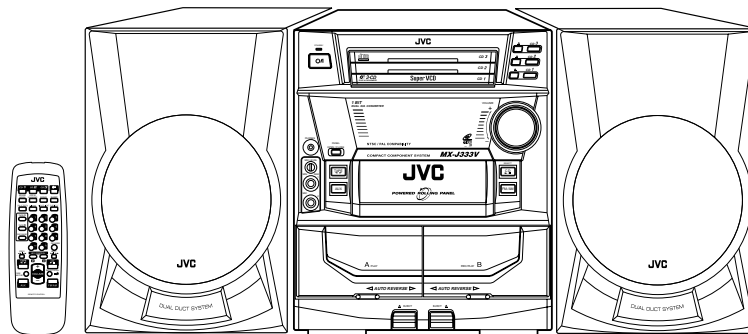

JVC

SERVICE MANUAL

COMPACT COMPONENT SYSTEM

MX-J333V MX-J383V

SP-MXJ333

CA-MXJ333V

SP-MXJ333

Area Suffix
UN Indonesia

Each difference point

Model	Color
MX-J333V	Light silver
MX-J383V	Gold

This model is MX-J333V / MX-J383V UN that is added to the preceding model, the MX-J333V / MX-J383V U.

Please refer to the service manual of MX-J333V / MX-J383V (issue No.20781).